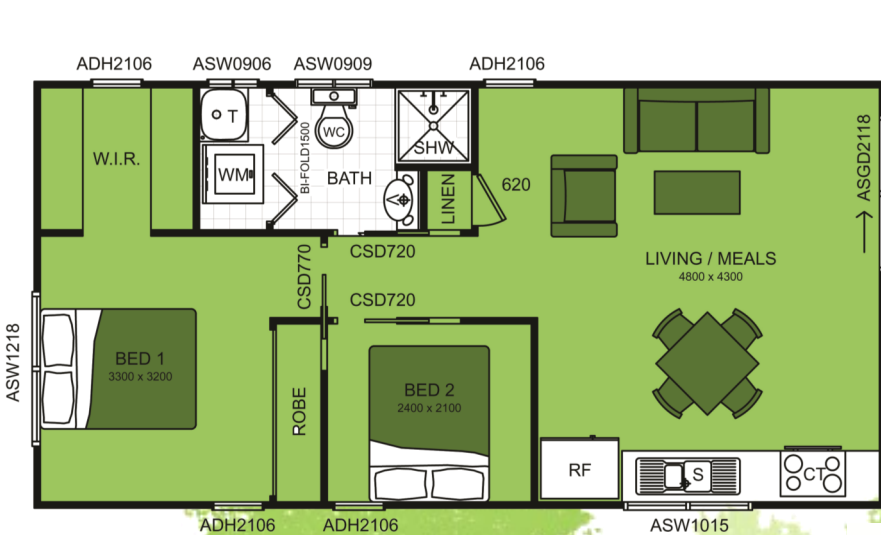

PARROT

Artists Impression

Areas m²

Living	50
Decks (Optional)	10
Total Area	60

- Award Winning
- Energy Efficient
- Reduced Carbon Emissions
- Flexible

LIVING GREEN
DESIGNER HOMES
PTY LTD

STYLE & SUSTAINABILITY