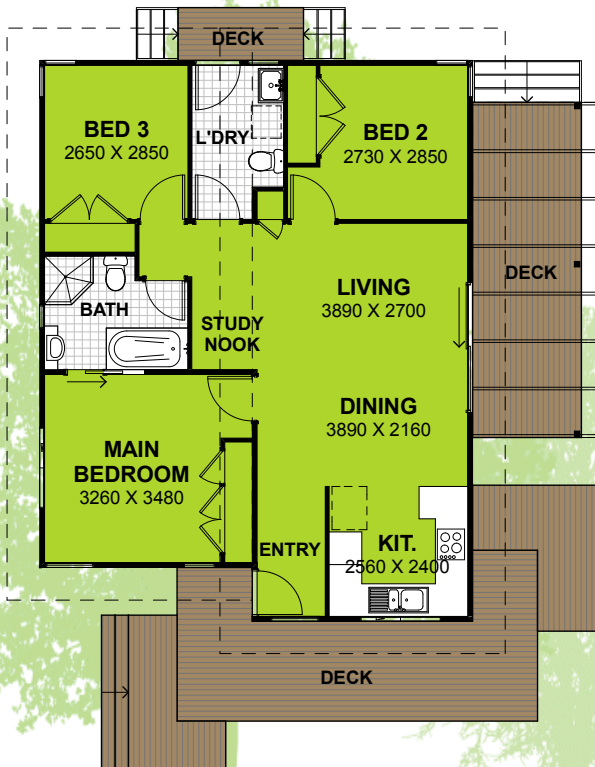

Areas m²

Living	78.9
Decks (optional)	19.9
Total Area (optional pergola)	98.8

- Affordability
- Design Efficiency
- Environmental Design Features
- Carbon Neutral Footprint
- Energy Efficiency
- Award Winning Construction

LIVING GREEN
DESIGNER HOMES
PTY LTD

STYLE & SUSTAINABILITY

Sales Enquiries: 02 4368 2889
livinggreendesignerhomes.com.au