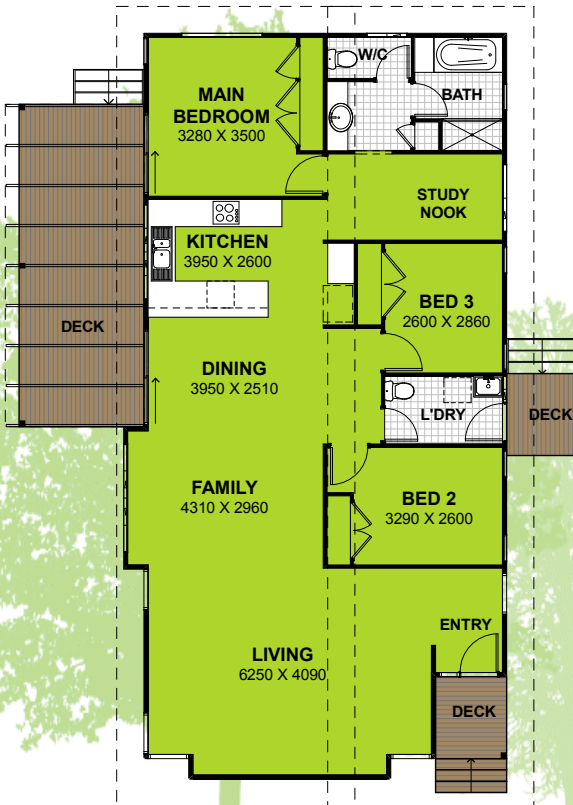

Areas m²	
Living	128.6
Decks (optional)	28.0
Total Area	156.6
(optional pergola)	

- Affordability
- Design Efficiency
- Environmental Design Features
- Carbon Neutral Footprint
- Energy Efficiency
- Award Winning Construction

LIVING GREEN
DESIGNER HOMES
PTY LTD

STYLE & SUSTAINABILITY

Sales Enquiries: 02 4368 2889
livinggreendesignerhomes.com.au